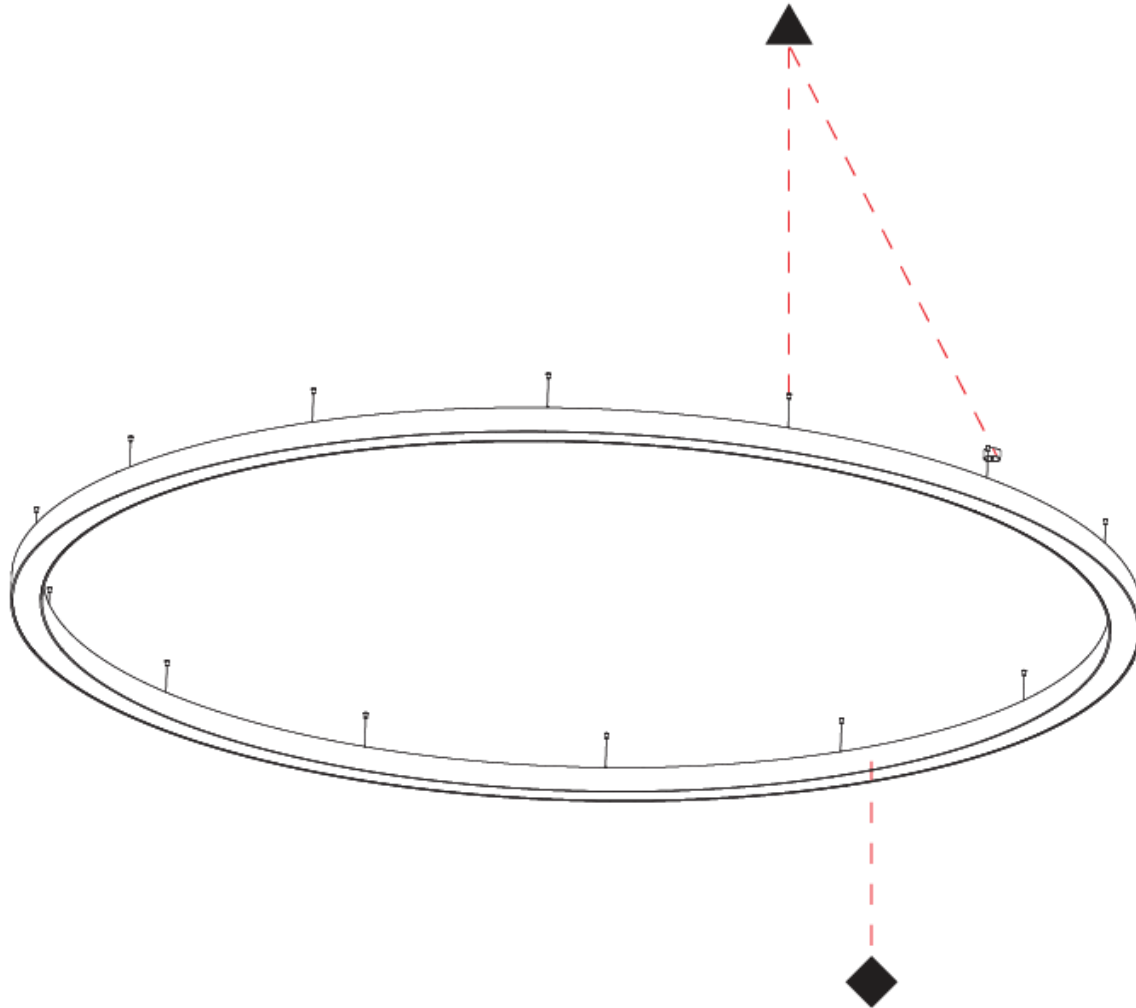

GLORIOUS 150 SUSPENSION

A30188-

PROJECT	_____
TYPE	_____
SPECIFIER	_____
QUANTITY	_____
DATE	_____

A