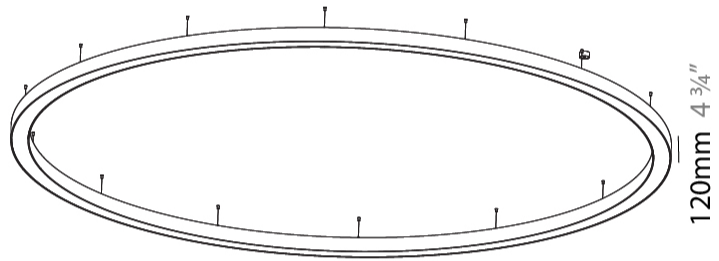

GENERAL

Series: Glorious
Subseries: Glorious 150
Partner: Prolicht
Division: Architectural
Installation: Suspension
Product Type: Pendant
Mounting Location: Ceiling
Light Distribution: Direct

PHYSICAL

Shape: Round
Diameter (mm): 5400
Diameter (in): 212 ⁵/₈
Depth (mm): 120
Depth (in): 4 ³/₄
Max. Overall Height (mm): 2120
Max. Overall Height (in): 83 ⁷/₁₆
Weight (kg): 69.5
Weight (lbs): 152.9
Diffuser: PMMA - Opal
Fixture Finish: [SSR / BKV / CWI / CRY / HAB / UFT / ITA / RUA / FTG / MYG / LOD / PUS / FRO / FUP / KIA / POP / BLS / SPG / MEY / GOH / CHC / COM / ABZ / JAG / OBR / MOS / ROR](#)
Fixture Material: PMMA / Aluminum

ELECTRICAL

Lamp Type: LED (Zhaga Standard)
Input Wattage (W): 274.1
Total Output Wattage (W): 224 / 179.2 (3500K)
Dimming: [0-10V Dimming / Phase Dimming (120Vac Only)](#)
Driver Included: Yes
Driver Location: Integrated
Driver Type: Constant Current
Driver Class: Class 2
Input Voltage (V): 120 - 277
Constant Current (MA): 350 / 1400 (3500K)

LED

Color Temperature (°K): [2700 / 3000 / 3500 / 4000](#)
Max. Delivered Lumen (lm): Max 26807
Nominal Lumen (lm): Max 37614
CRI: >90 CRI
Efficiency (%): 65
Lamp Life (hrs): 50000

OPTICAL

RATINGS AND CERTIFICATIONS

Certified By: Certified for North American Standards
IP rating: IP20